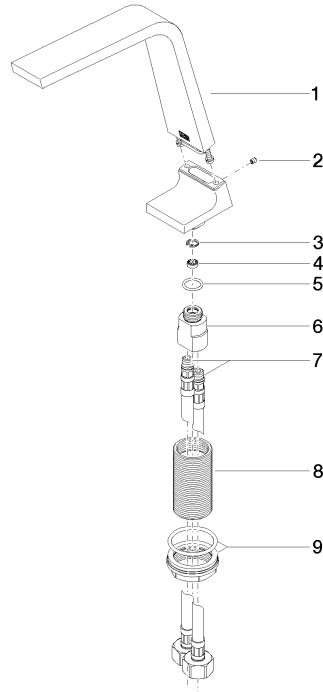

Spare parts list

No.	Item Number	Name	Quantity used	Delivery time
1	90 10 01 177 00 90	electronic accessories	1	2
2	90 17 20 199 00 90	holder	1	2
3	90 23 01 124 00 90	sleeve	1	2
4	09 23 10 129 90	nut	1	2
5	04 30 50 079 00 90	valve	1	2
6	90 15 02 013 00 90	cartridge	1	2
7	04 10 01 246 00 90	electronic accessories	1	2
8	04 30 31 024 01 90	fixing set	1	2

CL.1 eSET Touchfree Basin mixer without pop-up waste with temperature setting - Chrome

CL.1

ST 010 103 1705

- 160mm projection
- fixed spout
- rectangular spray pattern with 40 individual jets
- height of mixer 204 mm
- height up to aerator 190 mm
- hole diameter 35 mm
- 2x screw-in M 10 x 1 pressure hose, leak-tested
- 1/2" connection
- max. flow 4 l/min
- lead-free
- This product can help a building meet the requirements of Green Building Rating Systems, e.g. LEED®, BREEAM®, DGNB

CL.1

ST 010 103 1705

ST 010 103 1705
mm [inches]

Flow rate chart

Certificates

GDV_0400279. LGA_28686. IAPMO_N-4976. IAPMO_8834 (1). IAPMO_4976 (6).
WRAS_1512011. IAPMO_6397.

Spare parts list

No.	Item Number	Name	Quantity used	Delivery time
1	90 11 70 003 00-00	spout	1	10
2	09 31 11 044 90	pin	1	2
3	09 16 01 016 90	ring	1	2
4	09 23 01 034 90	flow reducer	1	2
5	09 14 10 130 90	seal	1	2
6	09 11 10 055 10 90	connection	1	2
7	04 30 04 019 00 90	hose	2	2
8	09 30 01 208 90	connection	1	2
9	04 23 10 044 06 90	fixing set	1	2