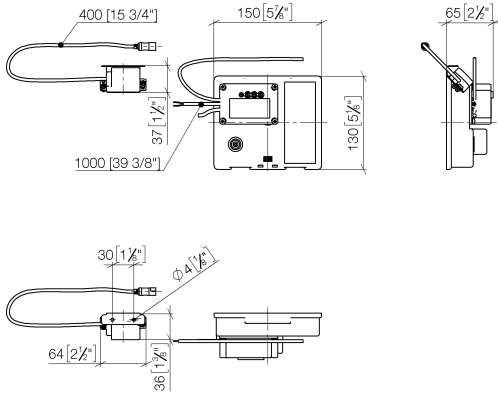

CL.1 eSET Touchfree Basin mixer without pop-up waste with temperature setting - Chrome

CL.1

ST 010 103 1705
mm [inches]

Certificates

LGA_29120.	WRAS_1906116.	IAPMO_EGS.	CE000001_eSet_Tou chfree_20171206_D E_signed.	CE000002_eSet_Tou chfree_20171206_E N_signed.
LGA_29119.