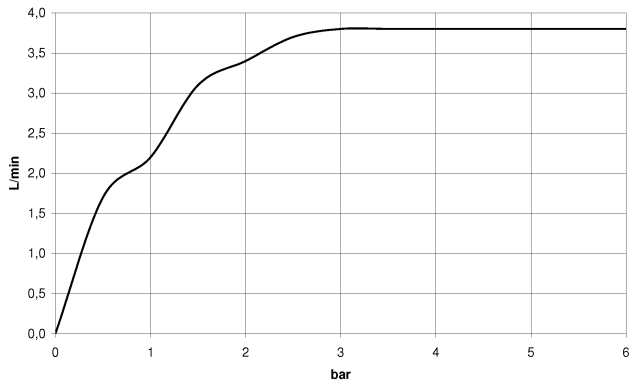

CL.1 eSET Touchfree Basin mixer without pop-up waste with temperature setting - Chrome

CL.1

ST 010 103 1705

- 160mm projection
- fixed spout
- rectangular spray pattern with 40 individual jets
- height of mixer 204 mm
- height up to aerator 190 mm
- hole diameter 35 mm
- 2x screw-in M 10 x 1 pressure hose, leak-tested
- 1/2" connection
- max. flow 4 l/min
- lead-free
- This product can help a building meet the requirements of Green Building Rating Systems, e.g. LEED®, BREEAM®, DGNB

CL.1

ST 010 103 1705

ST 010 103 1705
mm [inches]

Flow rate chart

Certificates

GDV_0400279. LGA_28686. IAPMO_N-4976. IAPMO_8834 (1). IAPMO_4976 (6).
WRAS_1512011. IAPMO_6397.

Spare parts list

No.	Item Number	Name	Quantity used	Delivery time
1	90 11 70 003 00-00	spout	1	10
2	09 31 11 044 90	pin	1	2
3	09 16 01 016 90	ring	1	2
4	09 23 01 034 90	flow reducer	1	2
5	09 14 10 130 90	seal	1	2
6	09 11 10 055 10 90	connection	1	2
7	04 30 04 019 00 90	hose	2	2
8	09 30 01 208 90	connection	1	2
9	04 23 10 044 06 90	fixing set	1	2