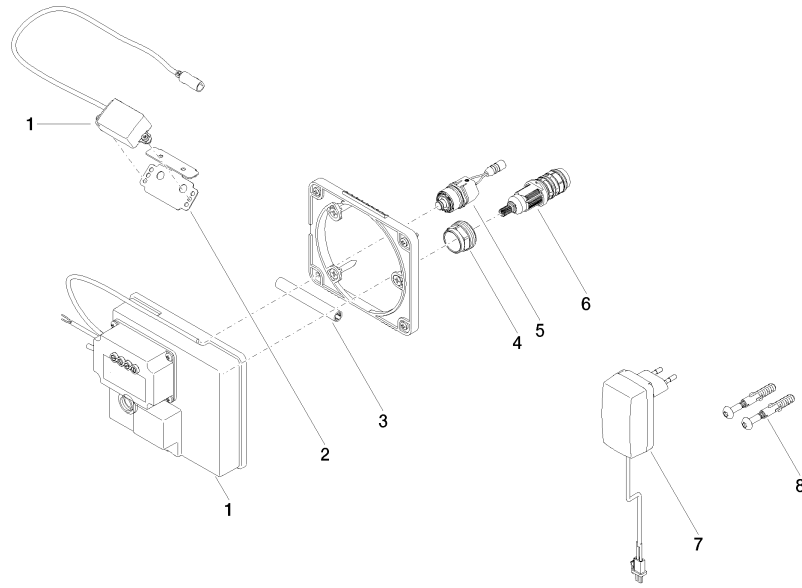

eSET Touchfree Basin mixer with temperature setting for combining with free-standing fittings - 35 740 970 90

Recommended miscellaneous

Extension for Touchfree 500 mm - 12 765 970 90

CL.1 eSET Touchfree Basin mixer without pop-up waste with temperature setting - Chrome

CL.1

ST 010 103 1705
mm [inches]

Certificates

LGA_29120.	WRAS_1906116.	IAPMO_EGS.	CE000001_eSet_Tou chfree_20171206_D E_signed.	CE000002_eSet_Tou chfree_20171206_E N_signed.
LGA_29119.				

ST 010 103 1705

CL.1 eSET Touchfree Basin mixer without pop-up waste with temperature setting - Chrome

CL.1

ST 010 103 1705

- 160mm projection
- fixed spout
- rectangular spray pattern with 40 individual jets
- height of mixer 204 mm
- height up to aerator 190 mm
- hole diameter 35 mm
- 2x screw-in M 10 x 1 pressure hose, leak-tested
- 1/2" connection
- max. flow 4 l/min
- lead-free
- This product can help a building meet the requirements of Green Building Rating Systems, e.g. LEED®, BREEAM®, DGNB