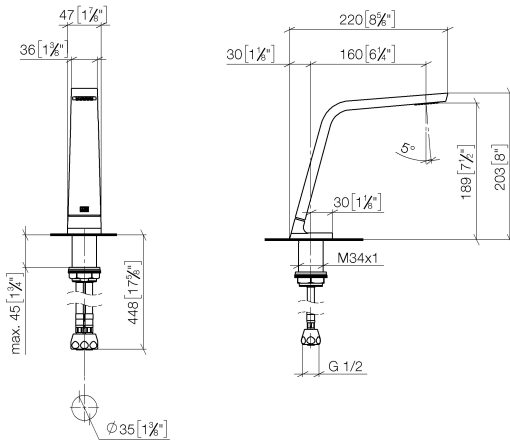

CL.1 eSET Touchfree Basin mixer without pop-up waste with temperature setting - Chrome

CL.1

ST 010 103 1705

- 160mm projection
- fixed spout
- rectangular spray pattern with 40 individual jets
- height of mixer 204 mm
- height up to aerator 190 mm
- hole diameter 35 mm
- 2x screw-in M 10 x 1 pressure hose, leak-tested
- 1/2" connection
- max. flow 4 l/min
- lead-free
- This product can help a building meet the requirements of Green Building Rating Systems, e.g. LEED®, BREEAM®, DGNB

CL.1

ST 010 103 1705

ST 010 103 1705
mm [inches]

Flow rate chart

Certificates

GDV_0400279. LGA_28686. IAPMO_N-4976. IAPMO_8834 (1). IAPMO_4976 (6).
WRAS_1512011. IAPMO_6397.

Spare parts list

No.	Item Number	Name	Quantity used	Delivery time
1	90 11 70 003 00-00	spout	1	10
2	09 31 11 044 90	pin	1	2
3	09 16 01 016 90	ring	1	2
4	09 23 01 034 90	flow reducer	1	2
5	09 14 10 130 90	seal	1	2
6	09 11 10 055 10 90	connection	1	2
7	04 30 04 019 00 90	hose	2	2
8	09 30 01 208 90	connection	1	2
9	04 23 10 044 06 90	fixing set	1	2